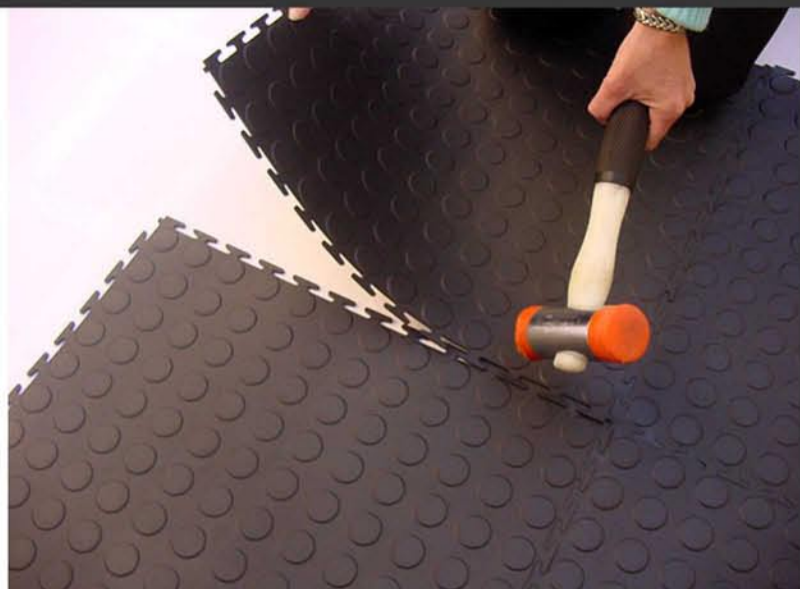

PVC INTERLOCKING FLOORING

Heavy duty PVC interlocking floor tile

- 10 - 100m² @ R145.00 pm² + VAT
- 100 - 200m² @ R140.00 pm² + VAT
- 200m² + @ R135.00 pm² + VAT

Price applies to black ONLY
Includes delivery to most area's

BRANDED DIRT TRAPPING MATS

A Cut Pile Nylon mat on Nitrile Rubber backing

1.2m x 0.9m was R1 650.00
Now: R1 575.00

1.5m x 0.9m was R2 100.00
Now: R1 970.00

1.8m x 1.2m was R3 500.00
Now: R3 150.00

PLAIN DIRT TRAPPING MATS